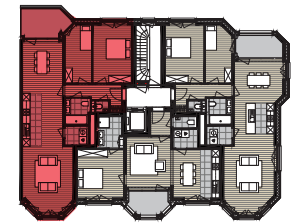

TOUR & TAXIS

JAYDON

1.7

Floor: 1

Bedrooms: 2

Gross living area:

100.6 m²

Gross terrace: 8.4 m²

East

nextensa · 

Sanitary fixtures and measurements on plans are for reference only. Furniture is not included.

Version Feb 2022

PARK LANE