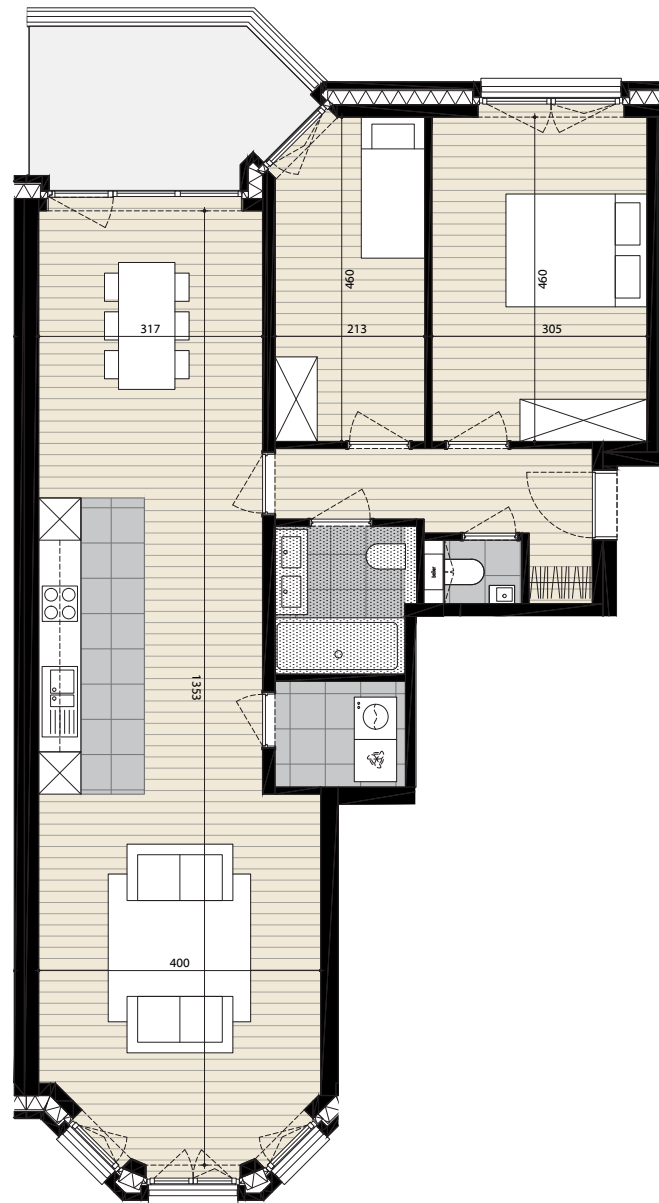

TOUR & TAXIS

JAYDON

1.7

Floor: 1

Bedrooms: 2

Gross living area:

100.6 m²

Gross terrace: 8.4 m²

East

nextensa · 

Sanitary fixtures and measurements on plans are for reference only. Furniture is not included.

Version Feb 2022

PARK LANE